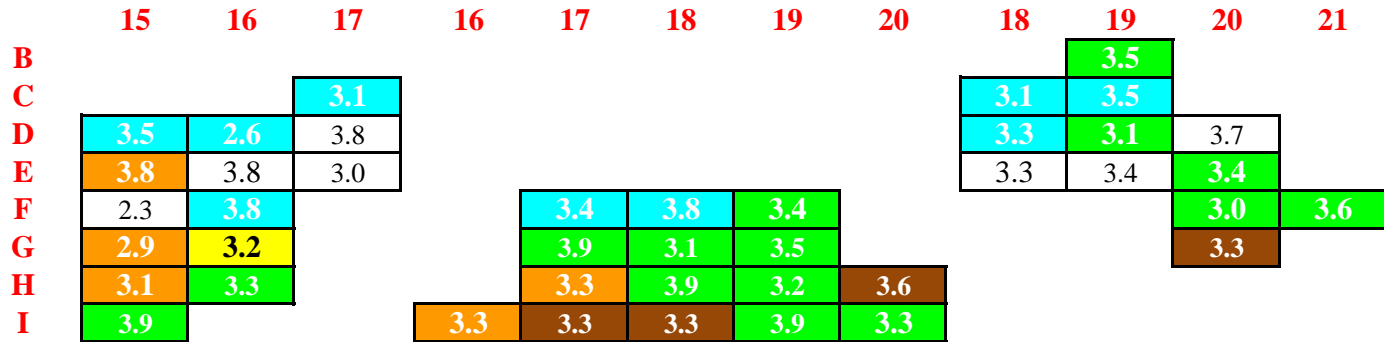

FD8 AVERAGE RESPONSE DATA BY MAP GRID

2022

Key

- 50 + Calls
- 40-49 Calls
- 30-39 Calls
- 20-29 Calls
- 10-19 Calls

2022 Average Response Times (Min: Sec) @ 7:17 for District

Station 8-3 Avg @ 7:18	Station 8-1 Avg @ 6:20	Station 8-2 Avg @ 10:17
---------------------------	---------------------------	----------------------------