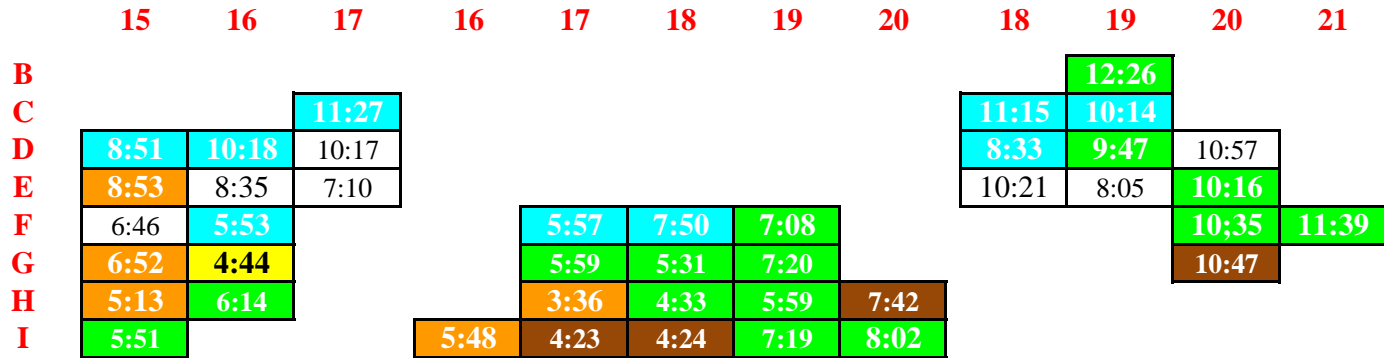

FD8 AVERAGE RESPONSE DATA BY MAP GRID

2022

Key

- 50 + Calls
- 40-49 Calls
- 30-39 Calls
- 20-29 Calls
- 10-19 Calls

2022 Average Response Times (Min: Sec) @ 7:17 for District

Station 8-3 Avg @ 7:18	Station 8-1 Avg @ 6:20	Station 8-2 Avg @ 10:17
---------------------------	---------------------------	----------------------------